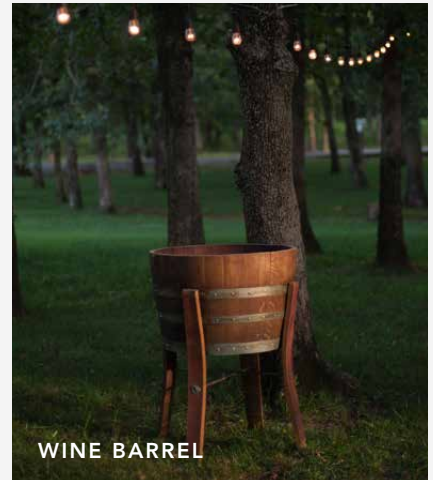

J&L TABLES

2018 PRICE LIST

8FT FARM TABLE + BENCHES

BISTRO TABLE

6FT FARM TABLE

SWEETHEART TABLE

TABLES

6 FT FARM TABLE	\$ 55
72" L X 33" W X 30" H	
8 FT FARM TABLE	\$ 70
96" L X 33" W X 30" H	
BENCH	\$ 10
48" L X 11" W X 18" H	
SWEETHEART TABLE	\$ 45
50" L X 31" W X 30" H	
BISTRO TABLE	\$ 25
29" D X 43" W X 30" H	
8 FT FARM TABLE + BENCHES	\$ 90

ROUND TABLE

WOODEN CROSS

CEDAR ARBOR

CANDY CART

CAKE TABLE

WINE BARREL

ADD-ONS

CEDAR ARBOR	\$ 150
OVERALL: 96" H X 96" W LEGS: 82" D BETWEEN POSTS: 60" W	
WOODEN CROSS	\$ 100
8' H X 52" W X 52" D	
CANDY CART	\$ 200
OVERALL: 66" L X 36" W X 90" H COUNTER: 48" H SHELF: 8" H X 6" W X 58" L	
WINE BARRELS	\$ 30
OVERALL: 28" D X 39" H BUCKET: 16" H	
CAKE TABLE	\$ 45
46" L X 33" W X 34" H	
ROUND TABLE	\$ 50
48" D X 30" H	