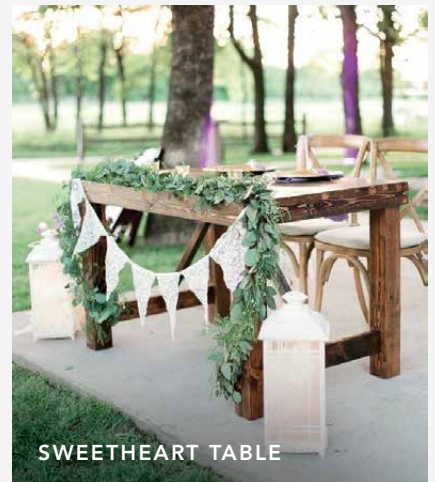

J&L TABLES

2018 PRICE LIST

8FT FARM TABLE + BENCHES

BISTRO TABLE

6FT FARM TABLE

SWEETHEART TABLE

TABLES

6 FT FARM TABLE	\$ 55
72" L X 33" W X 30" H	
8 FT FARM TABLE	\$ 70
96" L X 33" W X 30" H	
BENCH	\$ 10
48" L X 11" W X 18" H	
SWEETHEART TABLE	\$ 45
50" L X 31" W X 30" H	
BISTRO TABLE	\$ 25
29" D X 43" W X 30" H	
8 FT FARM TABLE + BENCHES	\$ 90

ROUND TABLE

WOODEN CROSS

CEDAR ARBOR

CANDY CART

CAKE TABLE

WINE BARREL

ADD-ONS

CEDAR ARBOR	\$ 150
OVERALL: 96" H X 96" W LEGS: 82" D BETWEEN POSTS: 60" W	
WOODEN CROSS	\$ 100
8' H X 52" W X 52" D	
CANDY CART	\$ 200
OVERALL: 66" L X 36" W X 90" H COUNTER: 48" H SHELF: 8" H X 6" W X 58" L	
WINE BARRELS	\$ 30
OVERALL: 28" D X 39" H BUCKET: 16" H	
CAKE TABLE	\$ 45
46" L X 33" W X 34" H	
ROUND TABLE	\$ 50
48" D X 30" H	